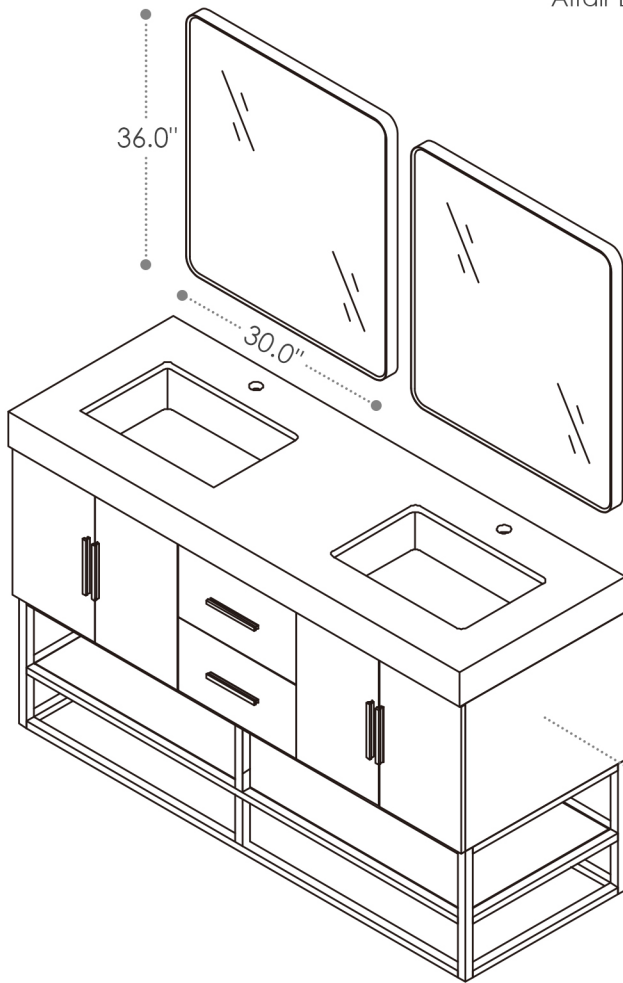

ALTAIR

FASHION BATHROOM LIFE

Altair Design, Inc.

Bianco

72"W x 22"D
Bathroom Vanity

72"Wx22"Dx34"H inches

INSTALLATION SPECIFICATION

Item#	552072B		
Color	Light Brown		
Overall Dimension	72 in W x 22 in D x 34 in H		
Vanity Material	Solid wood and long-lasting plywood		
Hardware Finish	Zinc Alloy Matte Black		
Number of Door	4 soft-closing doors		
Number of Drawers	2 soft-closing drawers		
Metal Base Material	Iron(Matte Black)		
Countertop Material	Composite Stone - White	Shape	Rectangular
Top Thickness	0.8 inch	Installation Type	Freestanding
Assembly Required	No	Backsplash Height	Not included
Faucet Hole Spacing(in.)	Single Hole	Sink	Double Undermount Sink

All measurements are approximate. Measurements may vary +/-1/2".
Does not include faucet, drain assembly, P-trap